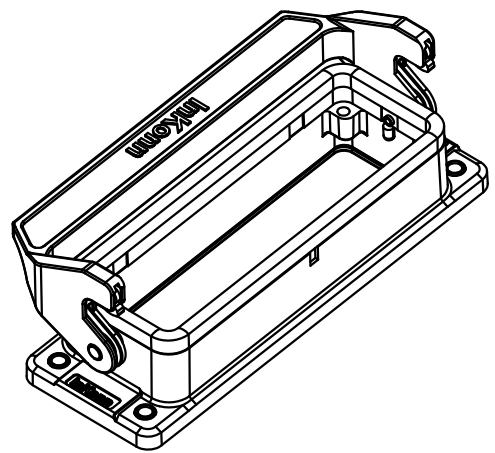

B

B

C

C

D

D

Seal

Gasket

Panel cut out

 InKonn (Suzhou) Electric Technology Co.,Ltd.	All Dimensions in mm Original Size DIN A4	Date 2019-05-12	Drawing No. TC2328262	Rev. A00	Scale 1:1
	Part No. 10 11 024 0510	Created by Shuxu Huang	Checked by Yiyi Luo	Page 1/1	
Type Name HB24-BM-SL					